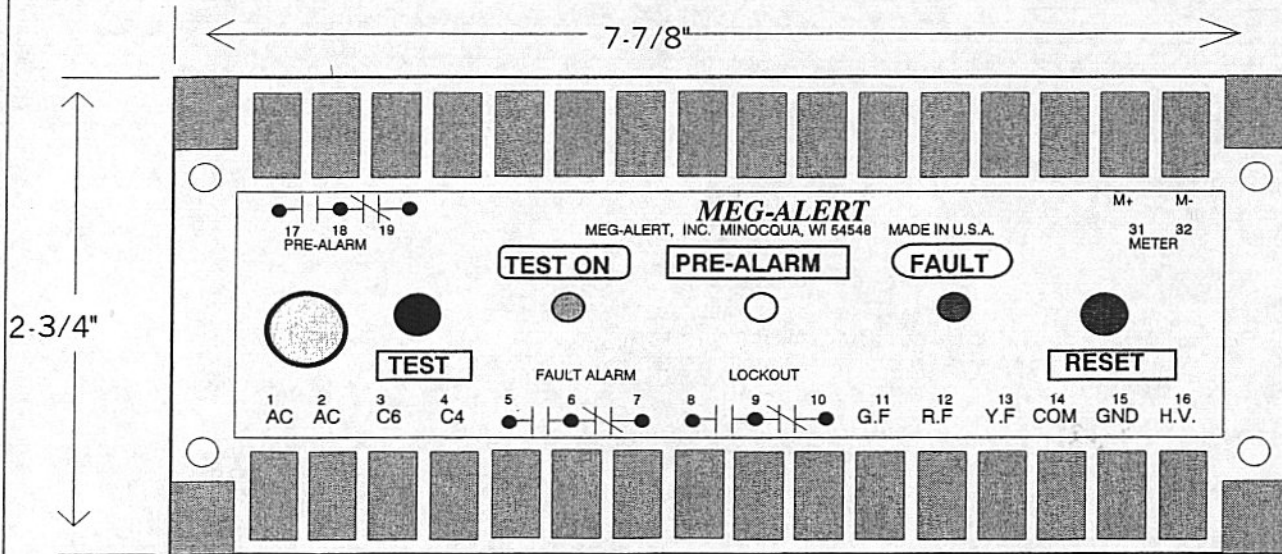

GP500 BOX DIMENSIONS

TOP VIEW

GP500-M BOX DIMENSIONS	
SCALE: NONE	DATE: 03/11/96
KAR	DRAWN BY:
R. ZELM	APPROVED BY:
MEG-ALERT MODEL: GP500	
DRAWING NUMBER: 1050	
MEG-ALERT, INC	

SIDE VIEW

END VIEW