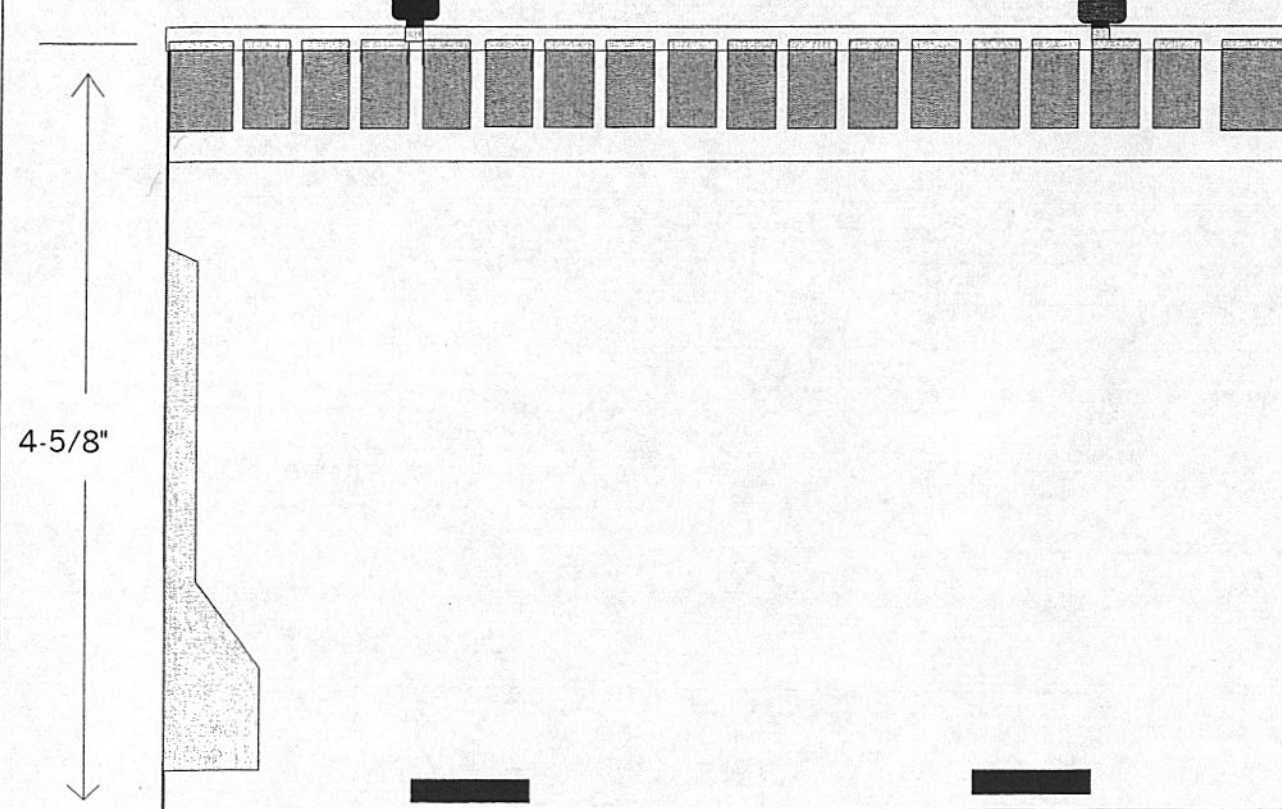

GP500 BOX DIMENSIONS

TOP VIEW

GP500-M BOX DIMENSIONS	
SCALE: NONE	DATE: 03/11/96
KAR	DRAWN BY:
R. ZELM	APPROVED BY:
MEG-ALERT MODEL: GP500	
DRAWING NUMBER: 1050	
MEG-ALERT, INC	

SIDE VIEW

END VIEW