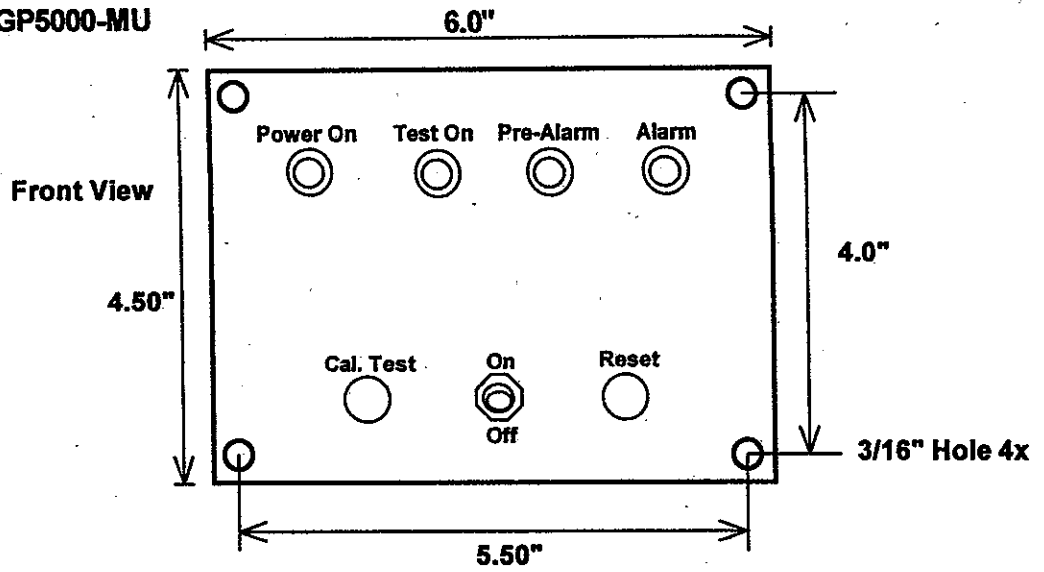

Remote LED Plate GP8012-MU
for Models:
GP2500-MU & GP5000-MU

Hook-up to Power Supply

Column Wire #	Color Code
TB3	White
TB4	Red
TB11	Green
TB12	Orange
TB13	Blue
TB14	Black
TB15	White w/Black Stripe
TB18	Red w/ Black Stripe
TB19	Green w/ Black Stripe
TB20	Orange w/ Black Stripe
TB21	Blue w/ Black Stripe
TB22	Black w/ White Stripe