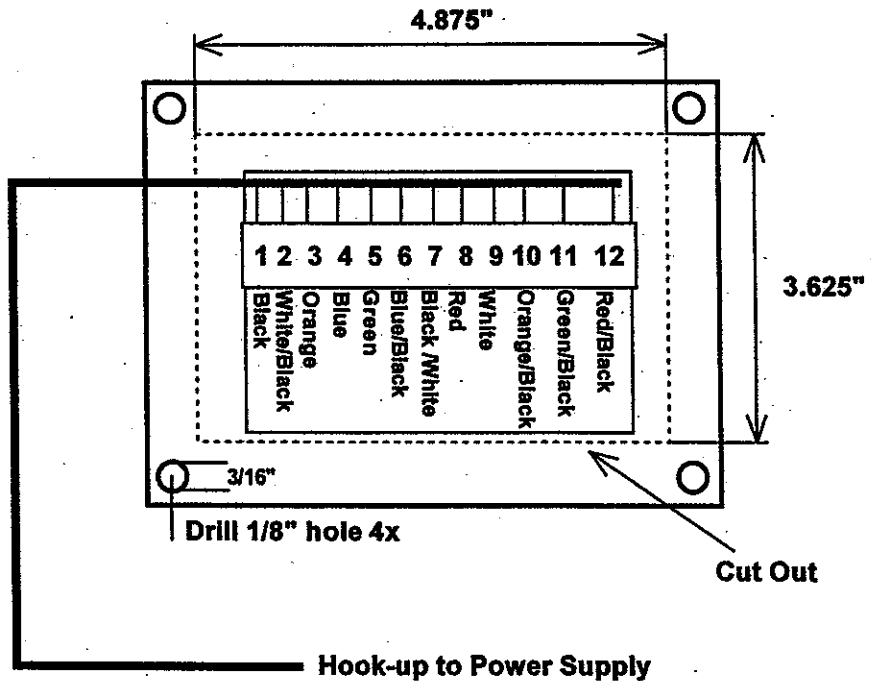

Remote LED Plate GP8012-MU
for Models:
GP2500-MU & GP5000-MU

Hook-up to Power Supply

Column Wire #	Color Code
TB3	White
TB4	Red
TB11	Green
TB12	Orange
TB13	Blue
TB14	Black
TB15	White w/Black Stripe
TB18	Red w/ Black Stripe
TB19	Green w/ Black Stripe
TB20	Orange w/ Black Stripe
TB21	Blue w/ Black Stripe
TB22	Black w/ White Stripe