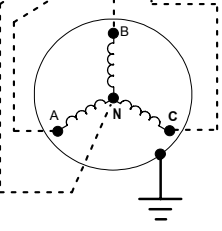

A
B
C

-----> BUSS

LEGEND

VM Volt Meter

A Remote Alarm

MM Meg-Ohm Meter

FM Frequency Meter

GI Ground Relay

----- Customer Provided Wiring

TD Time Delay Relay

Switchgear HV Compartment

MEG alert

Model: GP5000-G1
Drawing #: 1105
Scale: None
Date: 09/14/2009

Meg-Alert, Inc.
Minocqua, WI 54548

GP5000-G1