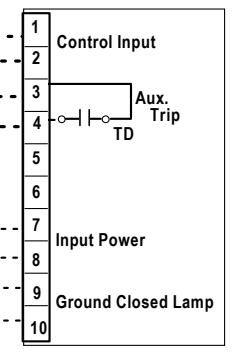

A
B
C

-----> BUSS

LEGEND

VM Volt Meter

A Remote Alarm

MM Meg-Ohm Meter

FM Frequency Meter

GI Ground Relay

----- Customer Provided Wiring

TD Time Delay Relay

Switchgear HV Compartment

MEG alert

Model: GP5000-G1
Drawing #: 1105
Scale: None
Date: 09/14/2009

Meg-Alert, Inc.
Minocqua, WI 54548

GP5000-G1