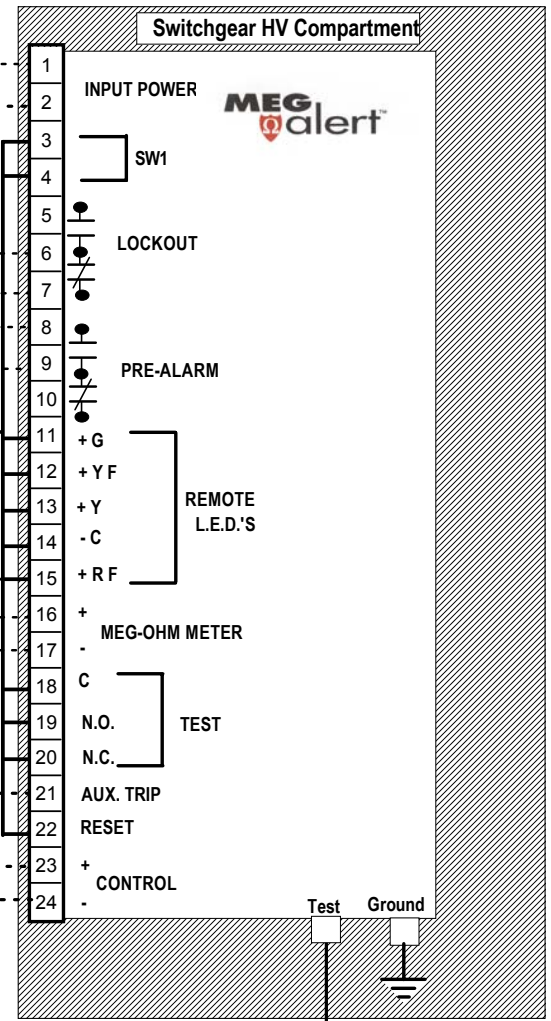

A
B
C

-----> BUSS

LEGEND

VM Volt Meter

A Remote Alarm

MM Meg-Ohm Meter

FM Frequency Meter

GI Ground Relay

----- Customer Provided Wiring

TD Time Delay Relay

Switchgear HV Compartment

MEG alert

Model: GP5000-G1
Drawing #: 1105
Scale: None
Date: 09/14/2009

Meg-Alert, Inc.
Minocqua, WI 54548

GP5000-G1