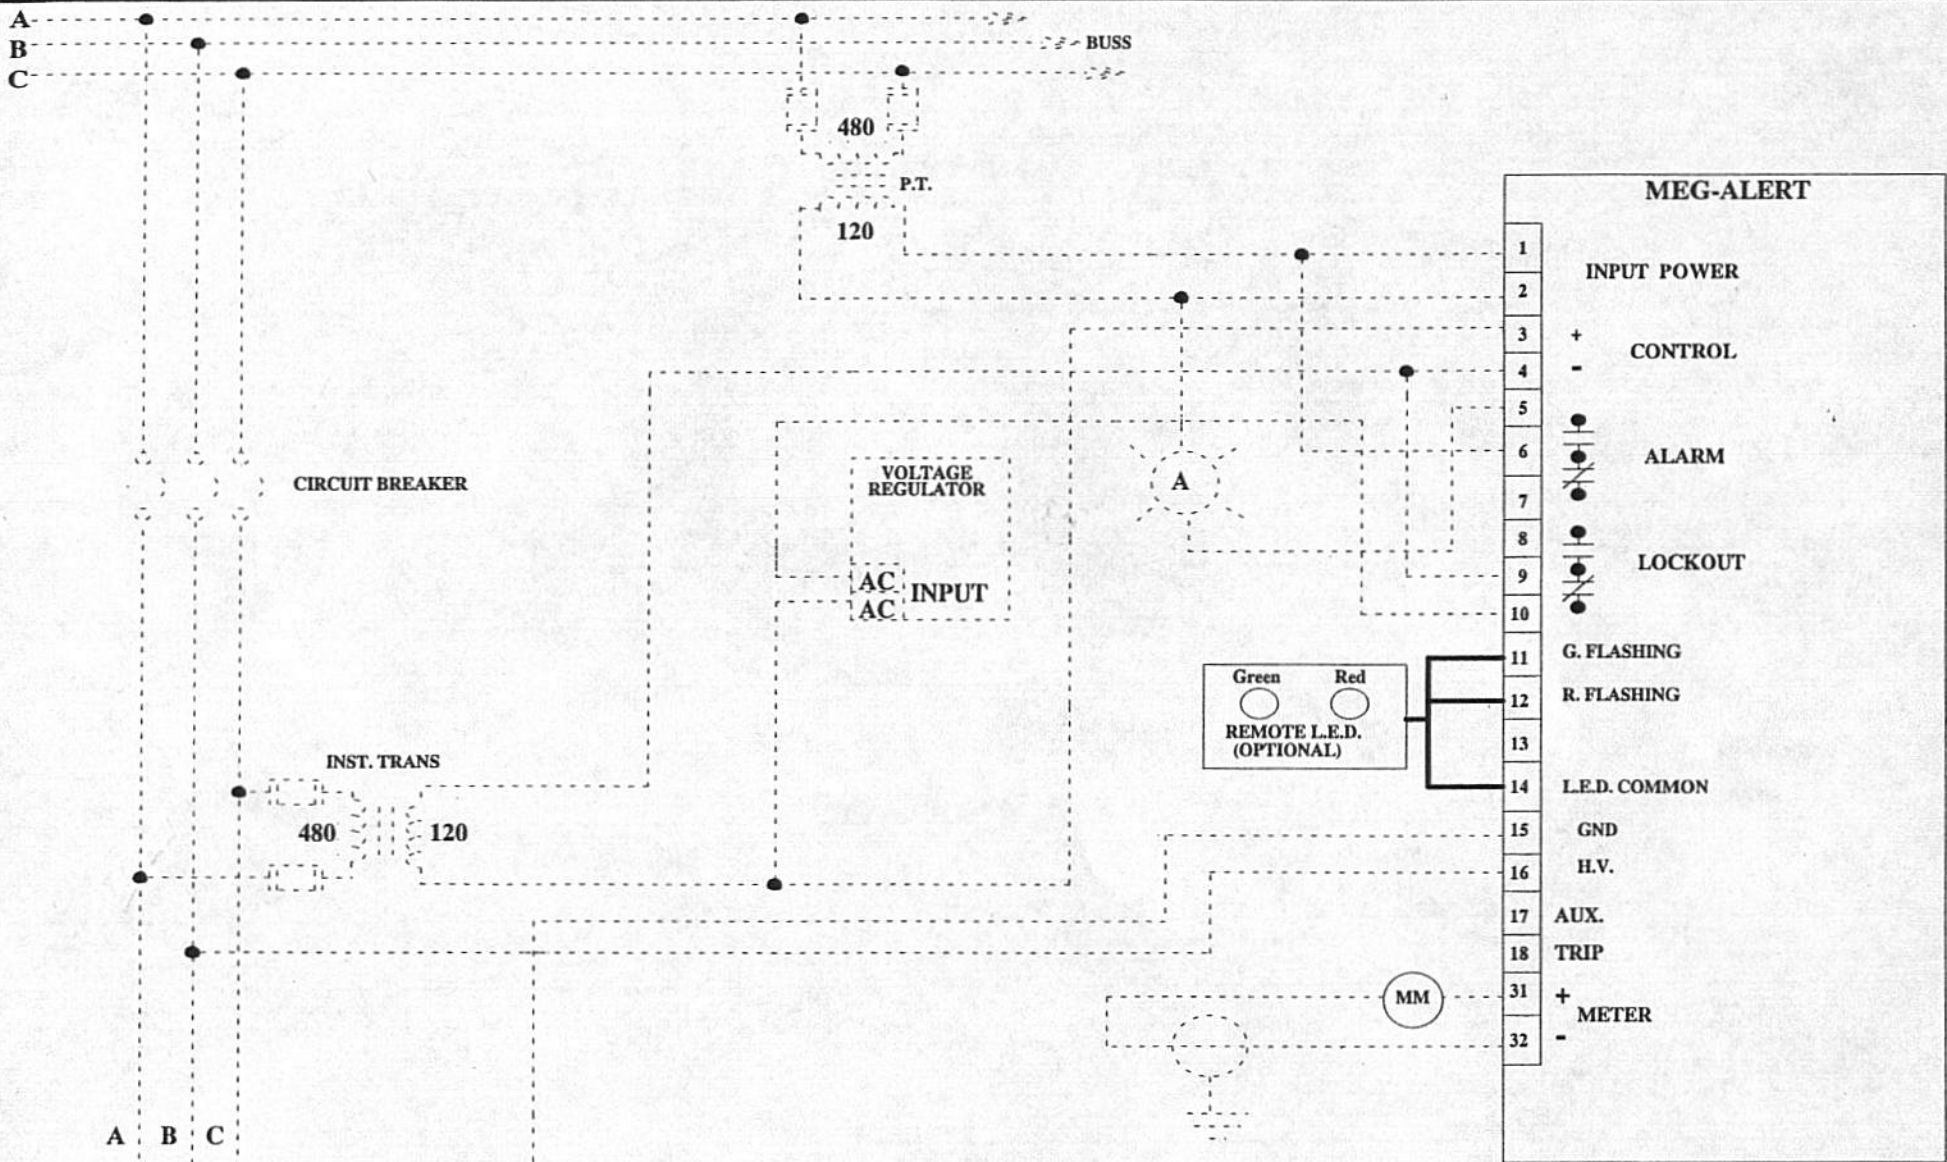

GP500-G 3 WIRE

GENERATOR

480 3 ϕ

3 WIRE

WIRING DIAGRAM

TYPICAL LOW VOLTAGE GENERATOR SET

SCALE: NONE	DATE: 4/13/00
DRAWN BY: KMD /	REV. A
APPROVED BY: /	R. ZELM
MEG-ALERT MODEL:	GP500-G 3 Wire
DRAWING NUMBER:	99100
MEG-ALERT, INC.	