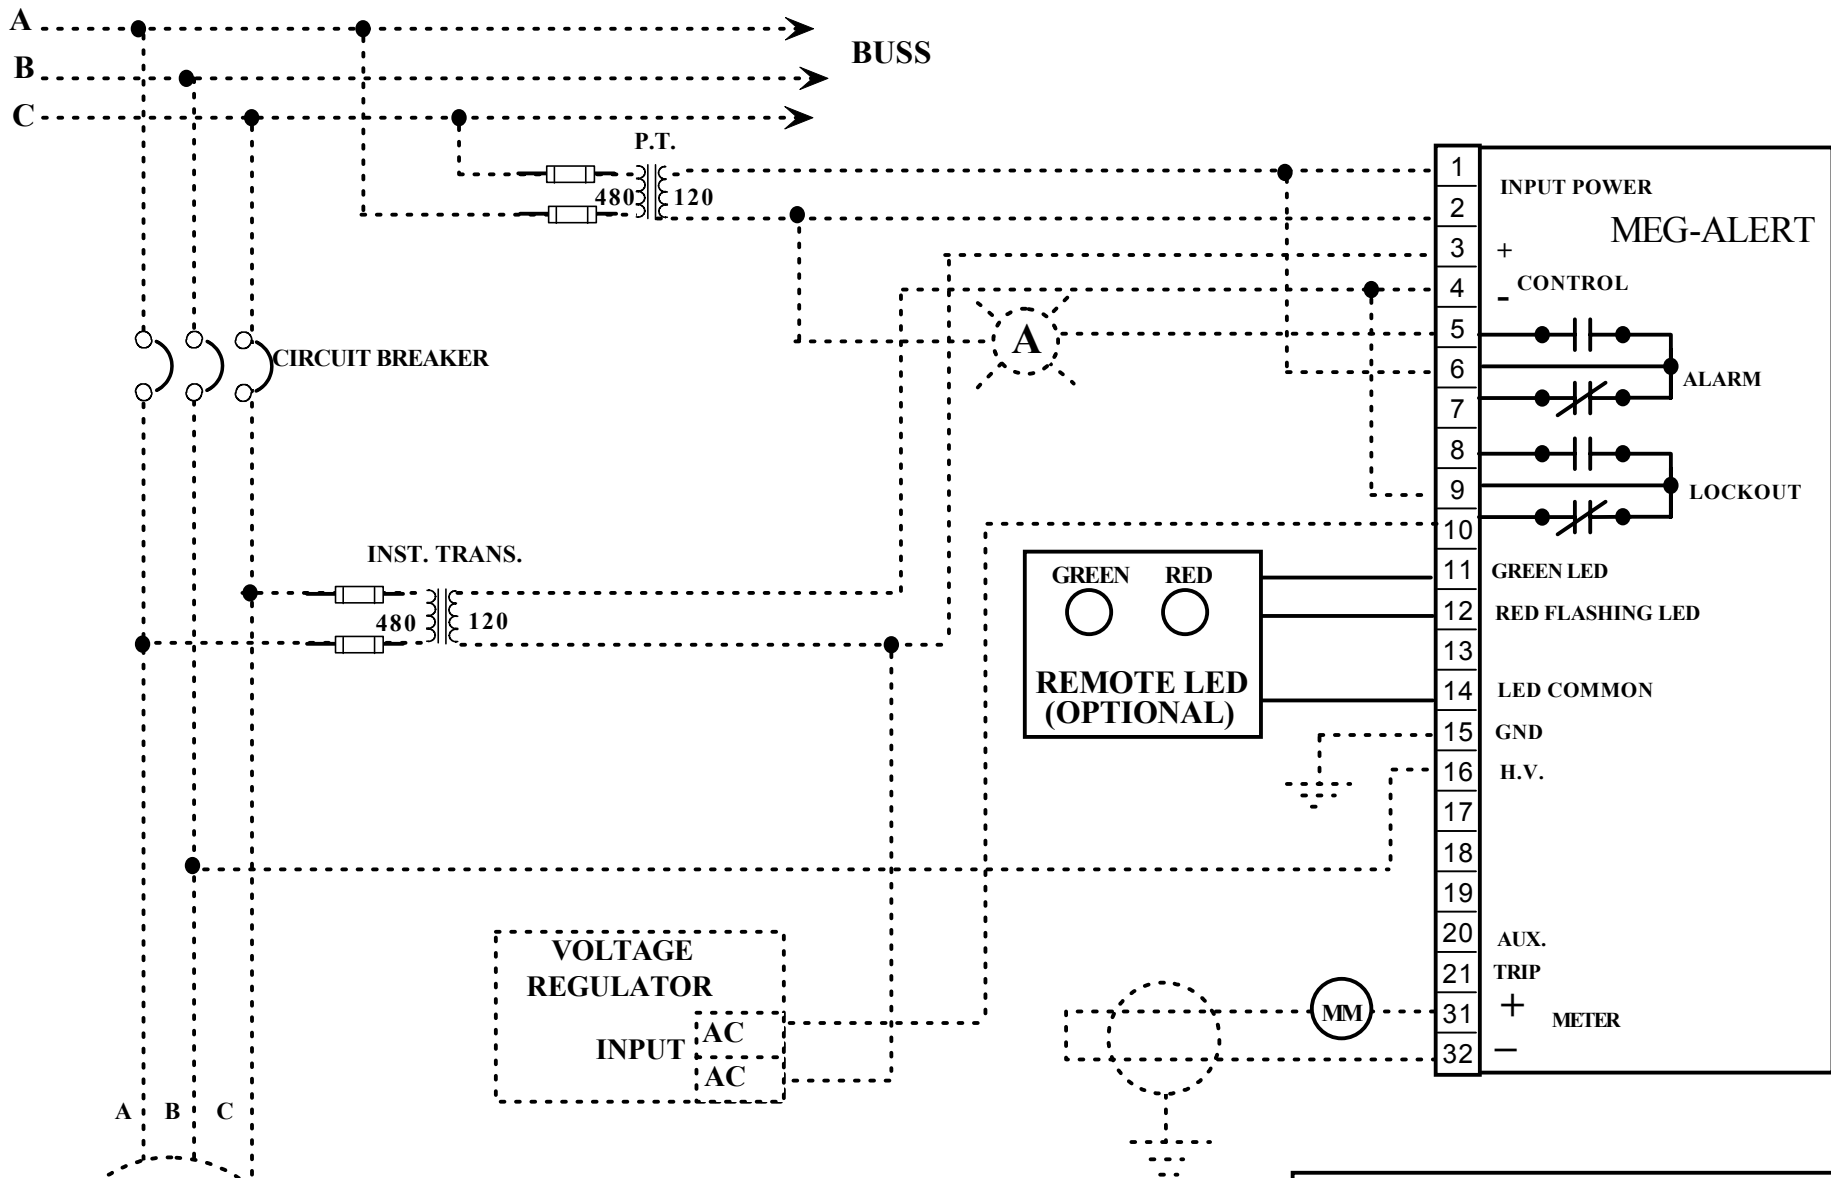

GP500-G

WIRING DIAGRAM
TYPICAL LOW VOLTAGE GENERATOR SET

SCALE: None Date: 4/15/05

MEG-ALERT MODEL: GP500-G 3 Wire

LEGEND

(A) ALARM (dashed circle) SHIELDED

(MM) MEG-OHM METER (dotted circle) WIRES

----- CUSTOMER PROVIDED EQUIPMENT