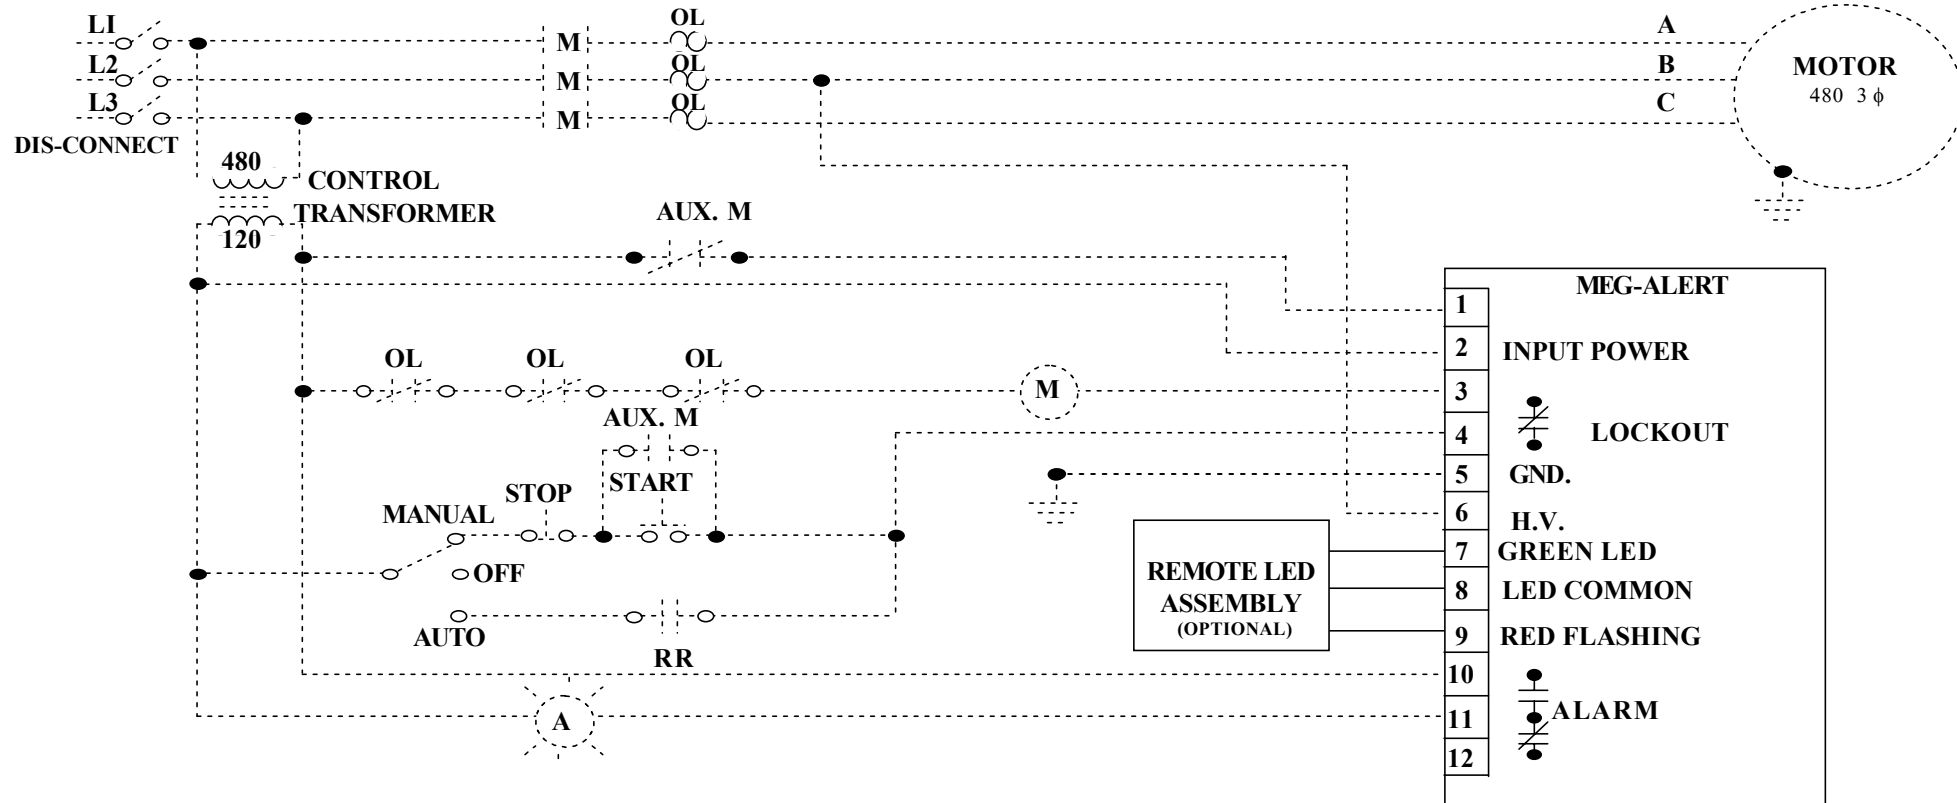

# GP500

## LEGEND

(M) MOTOR STARTER

(A) REMOTE ALARM

RR REMOTE START RELAY

-----  
CUSTOMER PROVIDED  
EQUIPMENT

WIRING DIAGRAM	
TYPICAL MOTOR	
SCALE: NONE	DATE: 04/25/96
DRAWN BY:	
KAR /	REV. A
APPROVED BY:	
R. ZELM /	
MEG-ALERT MODEL: GP500	
DRAWING NUMBER: 1000	
MEG-ALERT, INC.	