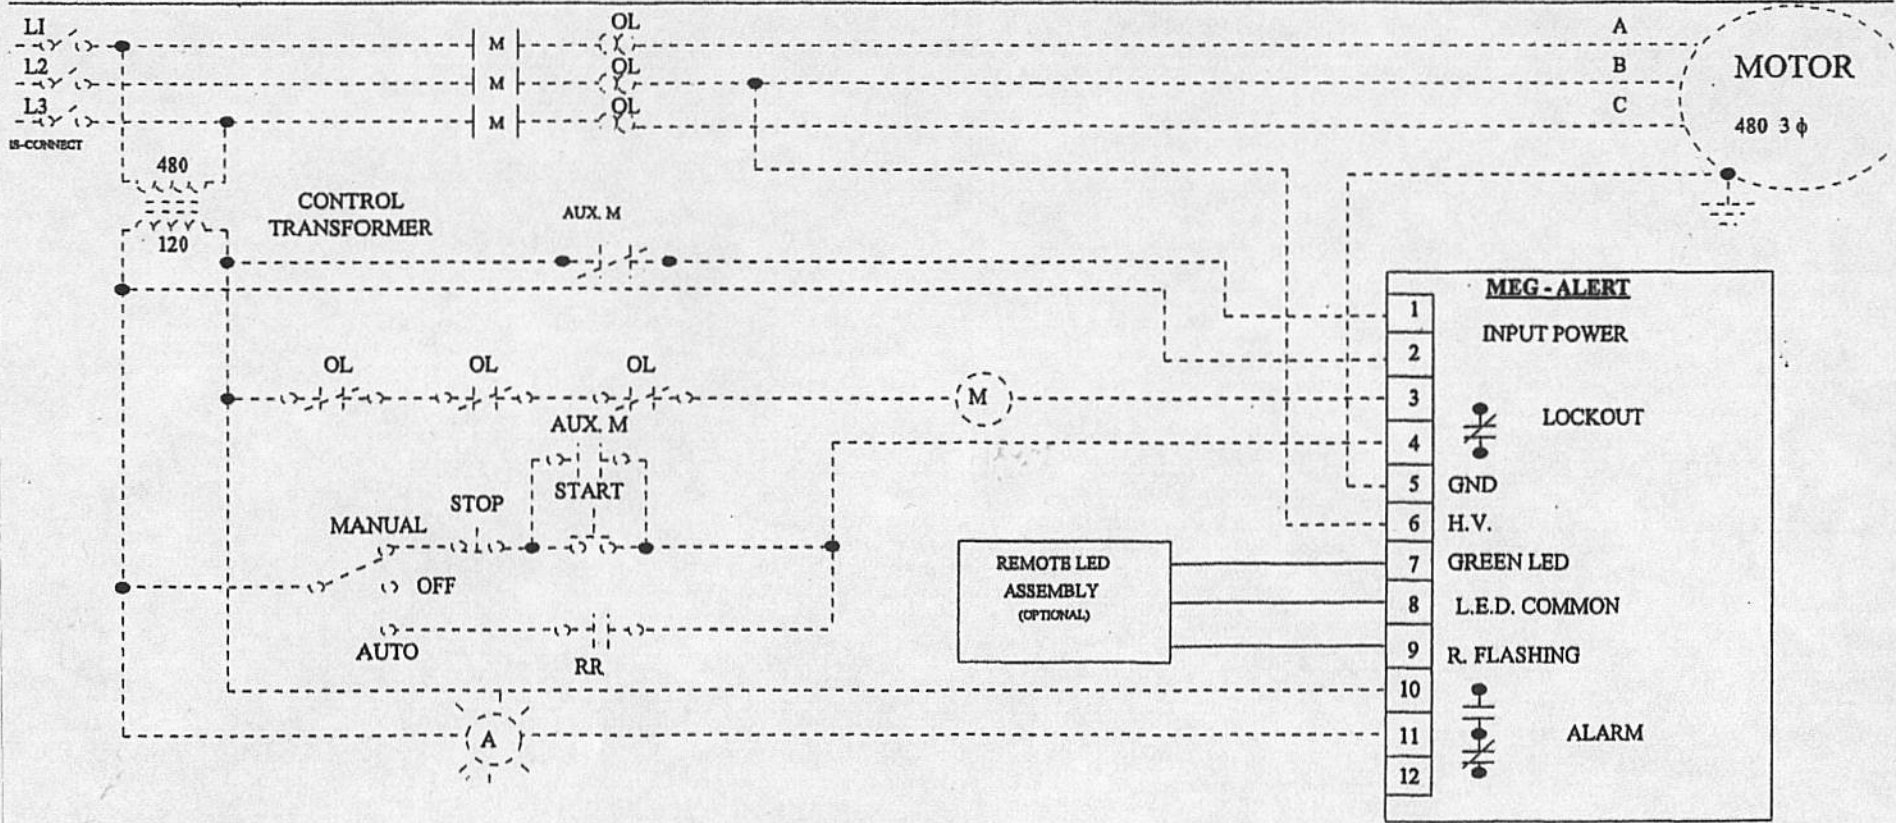

GP500

LEGEND

(M) MOTOR STARTER

(A) REMOTE ALARM

RR REMOTE START RELAY

--- CUSTOMER PROVIDED WIRES OR EQUIPMENT

WIRING DIAGRAM		TYPICAL MOTOR	
SCALE:	NONE	DATE:	04/25/96
DRAWN BY:		REV. A	
KAR		R. ZELM	
APPROVED BY:		MEG-ALERT MODEL: GP500	
DRAWING NUMBER:		1000	
MEG-ALERT, INC.			