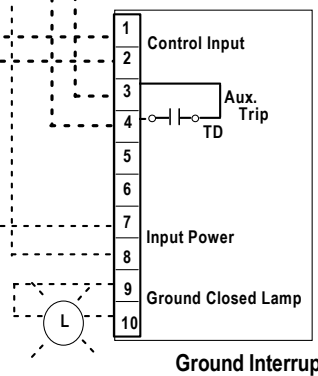

LEGEND

- Volt Meter
- Remote Alarm
- Meg-Ohm Meter
- Frequency Meter
- Ground Relay
- --- Customer Provided Wiring
- Time Delay Relay

MEG alert

Model: GP5000-G1
Drawing #: 1105
Scale: None
Date: 06/09/2006

Meg-Alert, Inc.
Minocqua, WI 54548