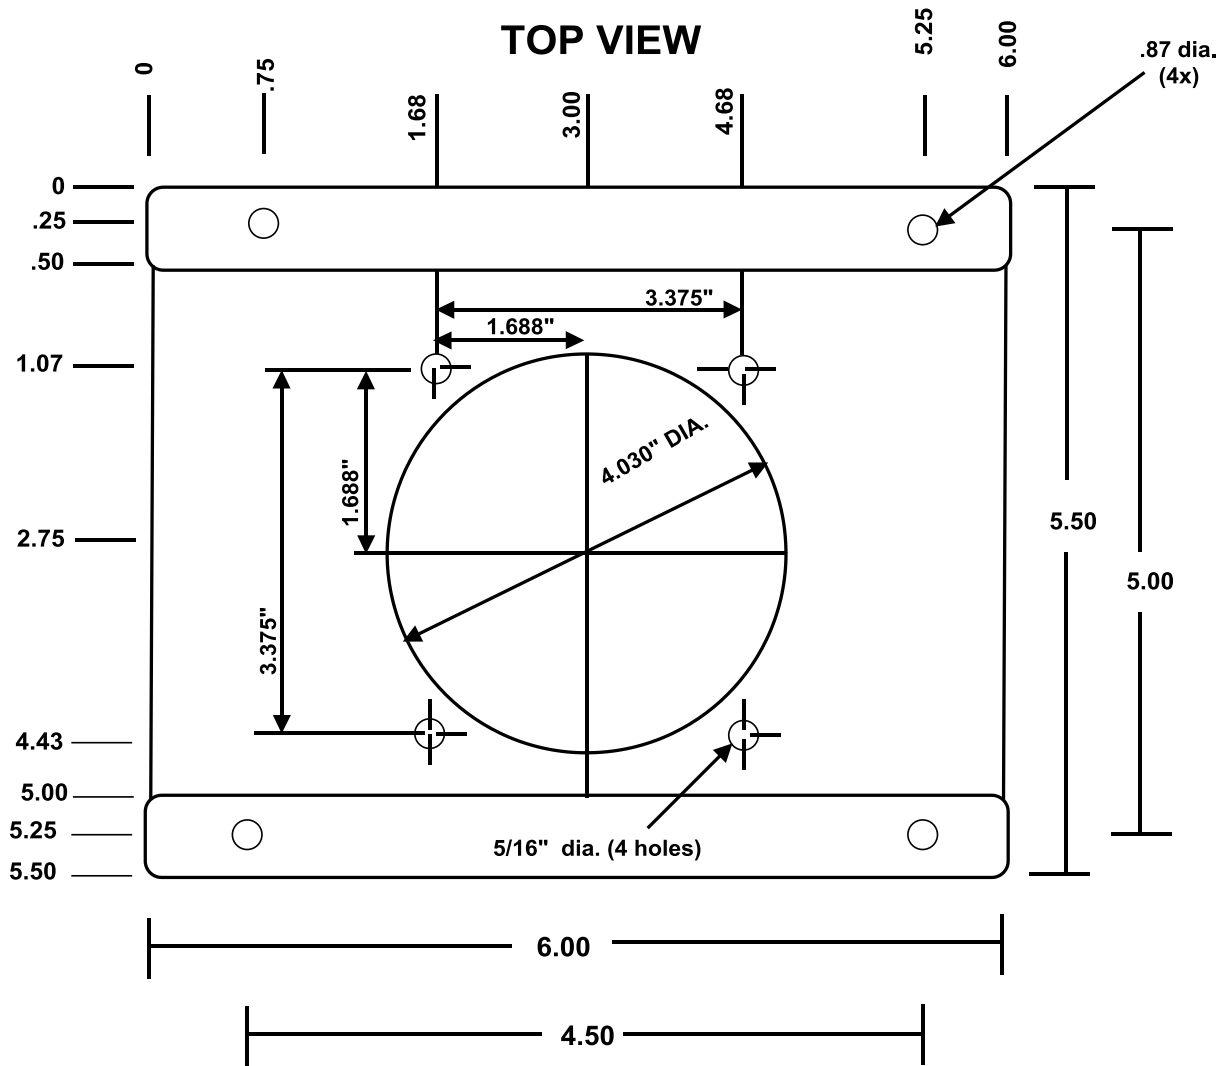

EZ Bracket for Meter

Part Number:

GP7000 EZ Mount Meter Bracket For 1% Analog and Digital meter

****ALL DIMENSIONS ARE IN INCHES

Meter EZ MOUNT BRACKET

SIDE VIEW